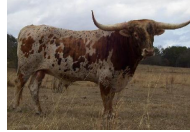

JM5 CONCEALED BOMBSHELL

Date of Birth: 04/22/2023
 Registration 1: CI343703
 Breeder: M7 Longhorns

Courtesy of White Pine Cattle Company

TTT: 51.5000 on 02/09/2025

Concealed Weapon

Sharp Shooter 542

PEACEMAKER 44